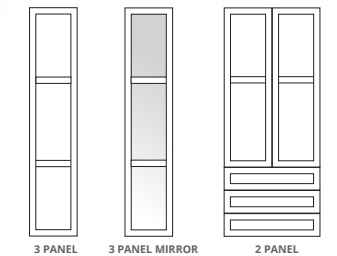

WARDROBE DOOR DESIGNS