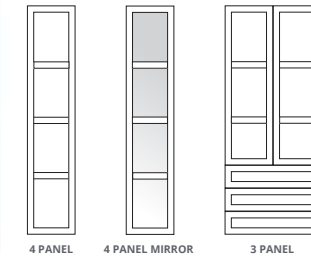

Colour samples are available from your retailer.

ALDANA page 2

STYLE: narrow shaker
FINISH: ash painted

PTO CMS MTO

32 PAINT TO ORDER COLOURS see page 20

WARDROBE DOOR DESIGNS

DAWSON page 10

STYLE: narrow shaker with bevelled edge & v-groove
FINISH: smooth matte foil