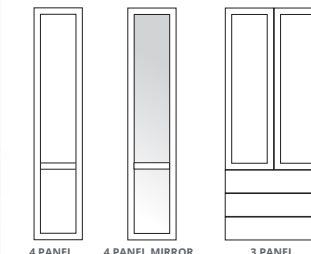

EX COLOURS

Porcelain
Light Grey
Cashmere

WARDROBE DOOR DESIGNS

KENSINGTON page 14

STYLE: shaker with bevelled edge & v-groove
FINISH: ash effect foil

EX COLOURS

Porcelain
Light Grey
Cashmere

WARDROBE DOOR DESIGNS