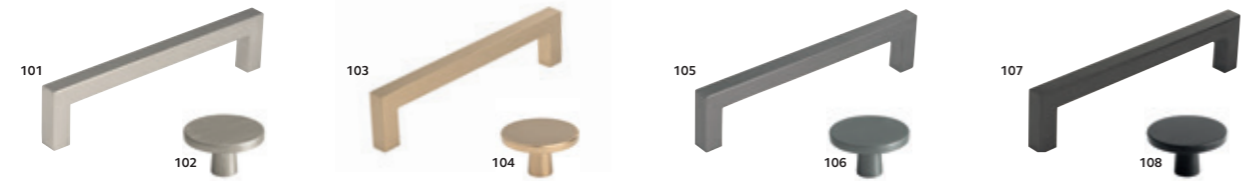

101 BRUSHED INOX LOOK D-HANDLE: AN-278
102 BRUSHED INOX LOOK KNOB: AN-274
103 BRUSHED BRASS D-HANDLE: AN-277
104 BRUSHED BRASS KNOB: AN-273
105 BRUSHED ANTHRACITE D-HANDLE: AN-279
106 BRUSHED ANTHRACITE KNOB: AN-275
107 BRUSHED BLACK D-HANDLE: AN-280
108 BRUSHED BLACK KNOB: AN-276