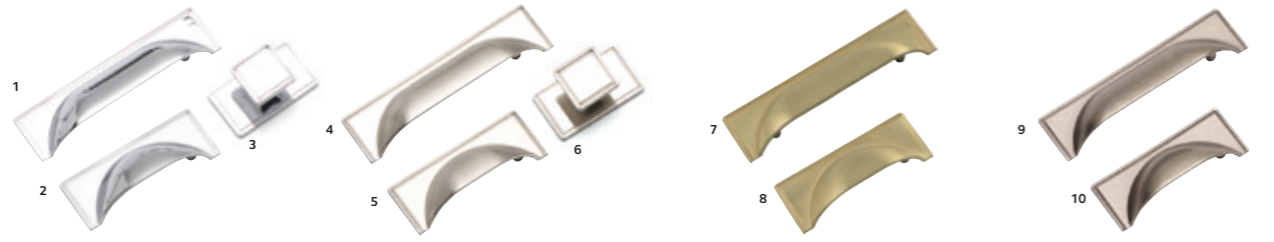

CANOPY 0105E

CANOPY 0106P

CANOPY 0181Q

HANDLES

Your personal choice of handles can transform the look and feel of your living space.
Select the design, finish and size that adds the perfect finishing touch to your dream kitchen.