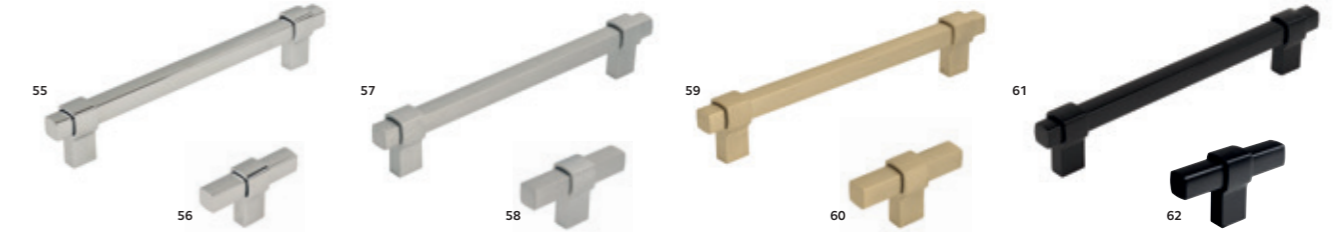

55 CHROME BAR HANDLE: AN-379
56 CHROME T-BAR: AN-378
57 BRUSHED NICKEL BAR HANDLE: AN-385
58 BRUSHED NICKEL T-BAR: AN-384
59 BRUSHED BRASS BAR HANDLE: AN-381
60 BRUSHED BRASS T-BAR: AN-380
61 MATTE BLACK BAR HANDLE: AN-383
62 MATTE BLACK T-BAR: AN-382