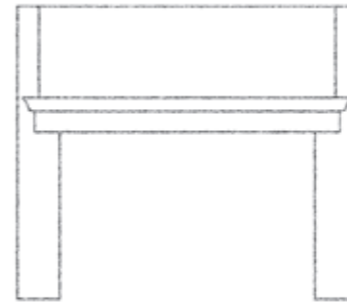

OVERMANTLES

OVERMANTLE 0275P