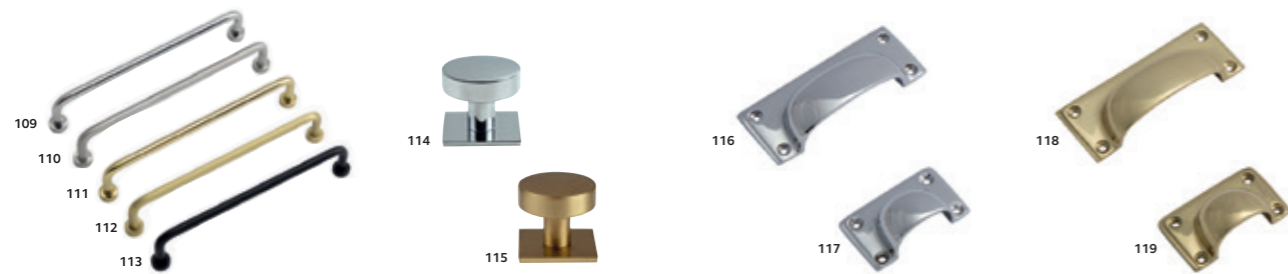

109 MIRROR POLISHED D-HANDLE: AN-202
110 SILK POLISHED D-HANDLE: AN-204
111 POLISHED BRASS D-HANDLE: AN-205
112 BRUSHED BRASS D-HANDLE: AN-203
113 MATTE BLACK D-HANDLE: AN-206
114 CHROME KNOB: AN-312
115 BRUSHED SATIN BRASS KNOB: AN-313
116 BRUSHED NICKEL CUP HANDLE: AN-191
117 BRUSHED NICKEL CUP HANDLE: AN-193
118 POLISHED BRASS CUP HANDLE: AN-192
119 POLISHED BRASS CUP HANDLE: AN-194

PAINT PALETTE

Choose from our standard palette of 32 on-trend colours or opt for a bespoke colour using our Colour Match Service.

WHITES/CREAMS	BEIGES	GREYS/BLACKS
Brilliant White	Shell	Light Grey
Porcelain	Taupe Grey	Dust Grey
Ivory	Mussel	Monument Grey
	Stone	Gun Metal Grey
	Stone Grey	Graphite
	Lava	Cannon Black
BLUES	GREENS	PINKS/REDS
Pantry Blue	Sage Green	Cashmere
Light Teal	Cardamom	Vintage Pink
Airforce	Reed Green	Antique Red
Parisian Blue	Willow	
Marine	Viridian	
Slate Blue	Heritage Green	
Indigo	Deep Forest